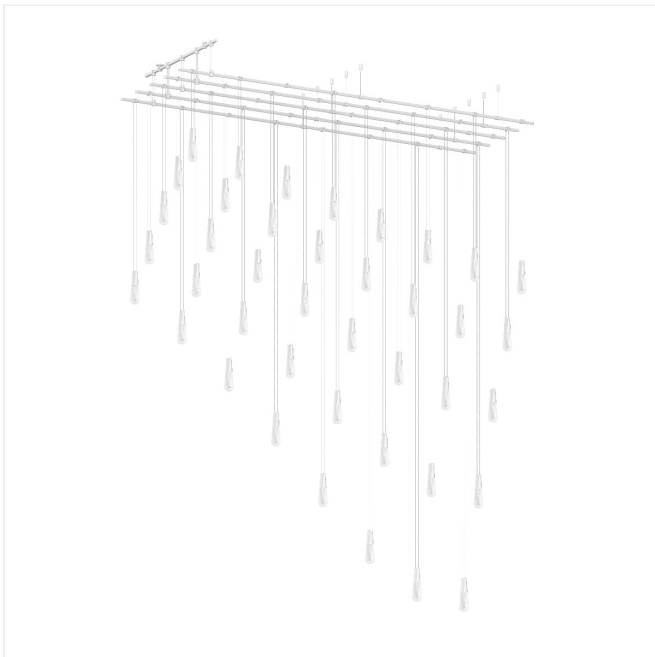

Project:

Suspenders 48" x 96" Parallels with Height Adjustable Etched Teardrop Luminaires Spec Sheet

SKU: SLS4237-W

The Suspenders Parallels configuration features soft Etched Teardrop luminaires. The hanging height of each luminaire is adjustable, allowing for customizability for your project. This Suspenders configuration is available in a black or white finish. This configuration can be hung as a single chandelier, or scaled for larger spaces, making it ideal for residential, hospitality, or commercial environments.

Learn more: <https://sonnemanlight.com/suspenders-48x96-parallels-with-height-adjustable-etched-teardrop-luminaires>

Type #:

Dimensions

Height:	6.5"
Width:	42.25"
Length:	116.5"
Canopy/Backplate/Base:	1
Hanging Details:	6' Adj. Cords/Cables
Canopy/Backplate/Base Height:	1.25

Electrical Specs

Bulb(s) Included?:	Yes
Bulb 1 Type:	Etched Teardrop w/20' Cables
Bulb Quantity:	40
Input Voltage:	120VAC
Wattage:	120
Initial Lumens:	11000
Delivered Lumens:	6600
Kelvin:	3000K
CRI:	90
Power Supply Type:	Transformer
Power Supply Quantity:	1
Power Supply Location:	Remote
Dimming Type:	ELV

Shade

Shade Material:	Etched Glass
Shade 1 Color:	Clear

General Listings

Features:	At NYDC, Damp Rated
Certification:	C-ETL-US
Color/Finish:	Satin White (.03)

Available Finishes

Available Finishes:	Satin Black (.25), Satin White (.03)
---------------------	--------------------------------------