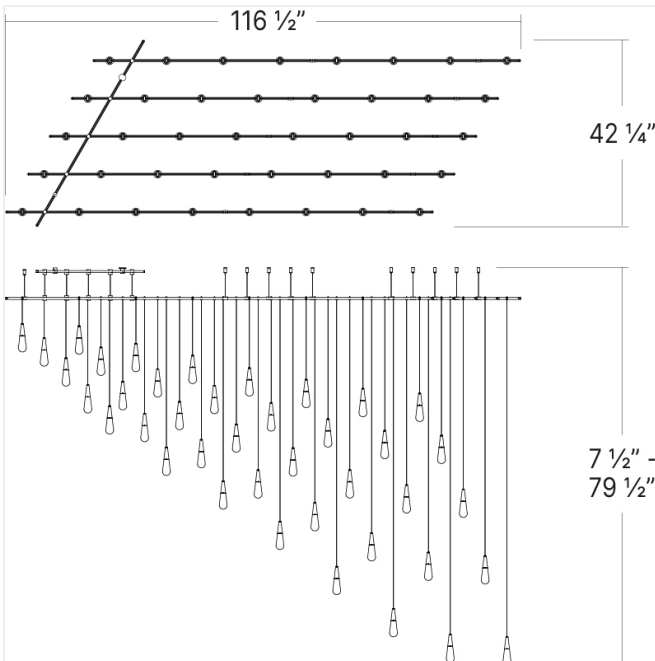

Project:

Suspenders 48" x 96" Parallels with Height Adjustable Etched Teardrop Luminaires Spec Sheet

SKU: SLS4237-W

The Suspenders Parallels configuration features soft Etched Teardrop luminaires. The hanging height of each luminaire is adjustable, allowing for customizability for your project. This Suspenders configuration is available in a black or white finish. This configuration can be hung as a single chandelier, or scaled for larger spaces, making it ideal for residential, hospitality, or commercial environments.

Learn more: <https://sonnemanlight.com/suspenders-48x96-parallels-with-height-adjustable-etched-teardrop-luminaires>

Type #:

Dimensions

Height:	6.5"
Width:	42.25"
Length:	116.5"
Canopy/Backplate/Base:	1
Hanging Details:	6' Adj. Cords/Cables
Canopy/Backplate/Base Height:	1.25

Electrical Specs

Bulb(s) Included?:	Yes
Bulb 1 Type:	Etched Teardrop w/20' Cables
Bulb Quantity:	40
Input Voltage:	120VAC
Wattage:	120
Initial Lumens:	11000
Delivered Lumens:	6600
Kelvin:	3000K
CRI:	90
Power Supply Type:	Transformer
Power Supply Quantity:	1
Power Supply Location:	Remote
Dimming Type:	ELV

Installation

Installation:	Licensed electrician required, multi-step installation
Sloped Ceiling Compatible?:	Adapter Available up to 45°
Cord Length:	6' Adj. Cords/Cables
Minimum Hanging Height:	7.5"
Maximum Hanging Height:	79.5"