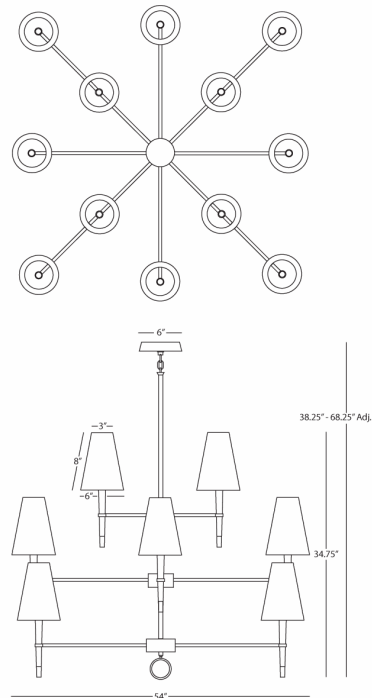

JONATHAN ADLER

VENTANA

674

3-Tier, 12 - Light Chandelier

12 - 25W Max.

Bulb Type: B9.5 Candelabra

Direct Wire Only

Ebony Finished Wood w/ Antique Brass Finished

Accents

Natural Linen Fabric Shades w/ Rolled Edge Hem

Susp. Hardware: 3pcs. -5/8" x 12" & 1pc. -5/8" x

6" Extension Rods

FINISH OPTION:

PN674 - Polished Nickel Finished Accents

**** Available for Quick SHIP ****