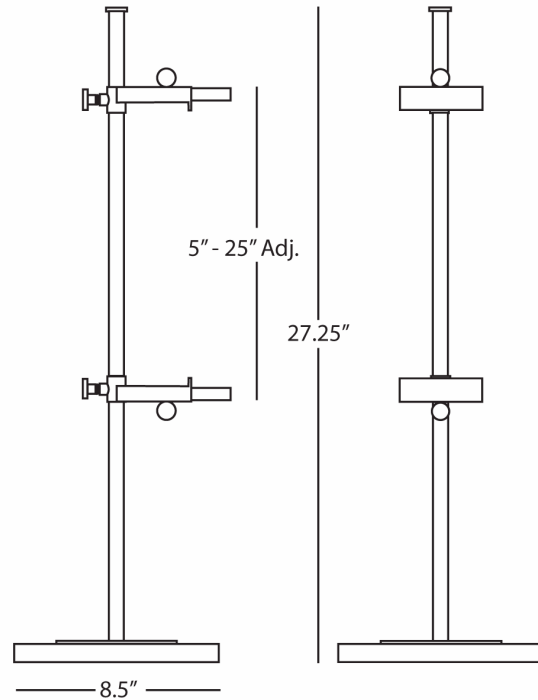

JONATHAN ADLER

BRISTOL

707

Adjustable Table Easel

Antique Brass Finish

Honed Travertine Base

FINISH OPTIONS:

S707 - Polished Nickel

Carrera Marble Base

** Available for Quick SHIP **