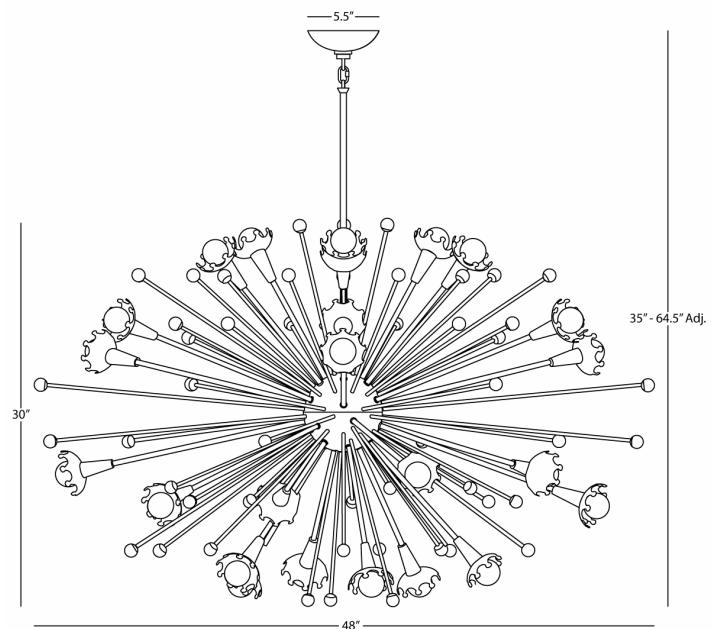

JONATHAN ADLER

SPUTNIK

714

Large Chandelier

24-40W Max.

Bulb Type: G16.5 Candelabra

Direct Wire

Antique Brass Finish w/

Crystal Accents

Susp. Hardware: 3pcs 1/2" x 12" &

1pc 1/2" x 6" Extension Rods

FINISH OPTION:

S714 - Polished Nickel

**** Available for Quick SHIP ****