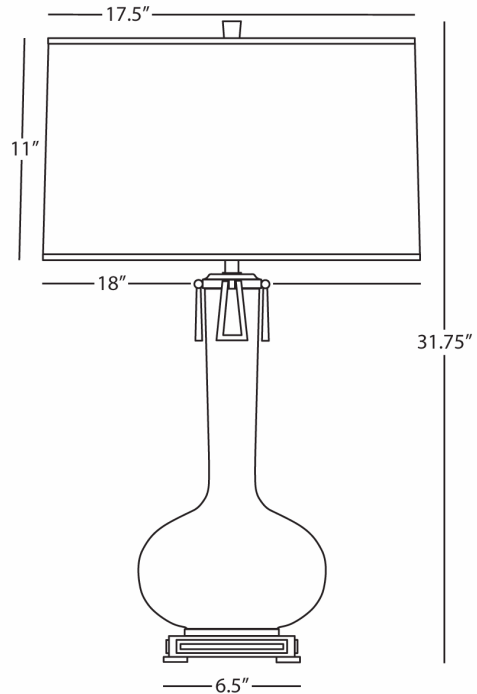

ATHENA

BT992

Table Lamp

1-150W Max.

Bulb Type: A

Switch: Hi-Lo Dimming

Butter Glazed Ceramic

Cast Metal Base and Ring Details

Aged Brass Finish

Open Weave Heather Linen Shade

COLOR OPTIONS:

See Athena Table for Color Options

** Available for Quick SHIP **