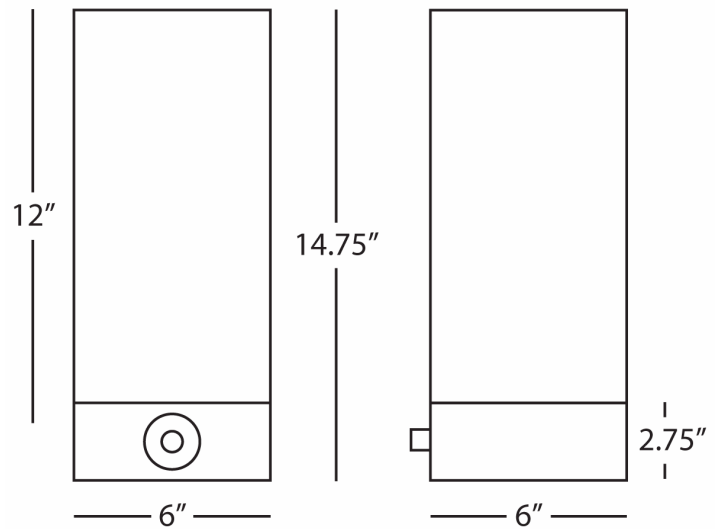

JONATHAN ADLER

CAPRI

WH737

Accent Table Torchiere

1 - 150W Max.

Bulb Type: A

Switch: 3-Way

Walnut Finished Wood Base

White Cased Glass Shade

** Available for Quick SHIP **