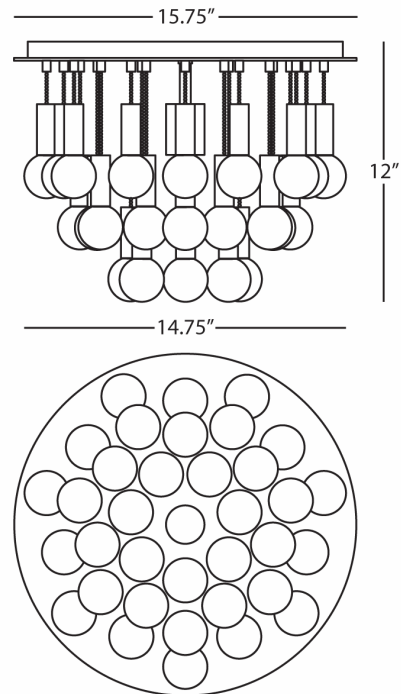

JONATHAN ADLER

MILANO

Z754

Flush Mount

1-60W Max.

Bulb Type: A

Direct Wire

Deep Patina Bronze Finish

Crystal Accents

Ships with 1-60W Silver Tip Bulb

FINISH OPTIONS:

754 - Polished Brass

S754 - Polished Nickel

**\*\* Available for Quick SHIP \*\***