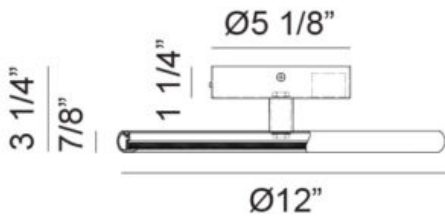

Location: _____ SPEC #: _____

Approved On: _____ Approved By: _____

Pendants

Description

Piper

Sleek and modern, the Piper exudes refined elegance in any contemporary space. Its ultra-thin circular profile, finished in smooth Champagne Gold and Matte Black, creates a striking, weightless appearance. The integrated LED panel provides even, glare-free illumination, making it ideal over kitchen islands, dining tables, workspaces, or minimalist living areas. Combining architectural simplicity with high-performance lighting, Piper is a versatile statement piece that works beautifully as either a pendant or semi-flush fixture.

*Features a 5CCT push-button to adjust the 5 selectable colour temperature

CX38812CG

Specifications

FINISH	Champagne Gold
SHADE	White Acrylic
SHADE DIMENSION	Ø10 5/8"
DIMENSION	Ø12" x 3 1/4"H
LAMPING	1 x 14W LED 120V
INITIAL LUMEN	1400
DELIVER LUMEN	1050
CRI(RA)	90
LED AVERAGE RATED LIFE	50,000 hours
COLOR TEMP	2700K, 3000K, 3500K, 4000K or 5000K
CANOPY COLOR	Champagne Gold
CANOPY SIZE	Ø5 1/8" x 1 1/4"H
ROD LENGTH	42" (12"x3 + 6"x1)
WIRE LENGTH	120" Max.
LOCATION	Dry
WARRANTY	5 years Warranty on LED Board